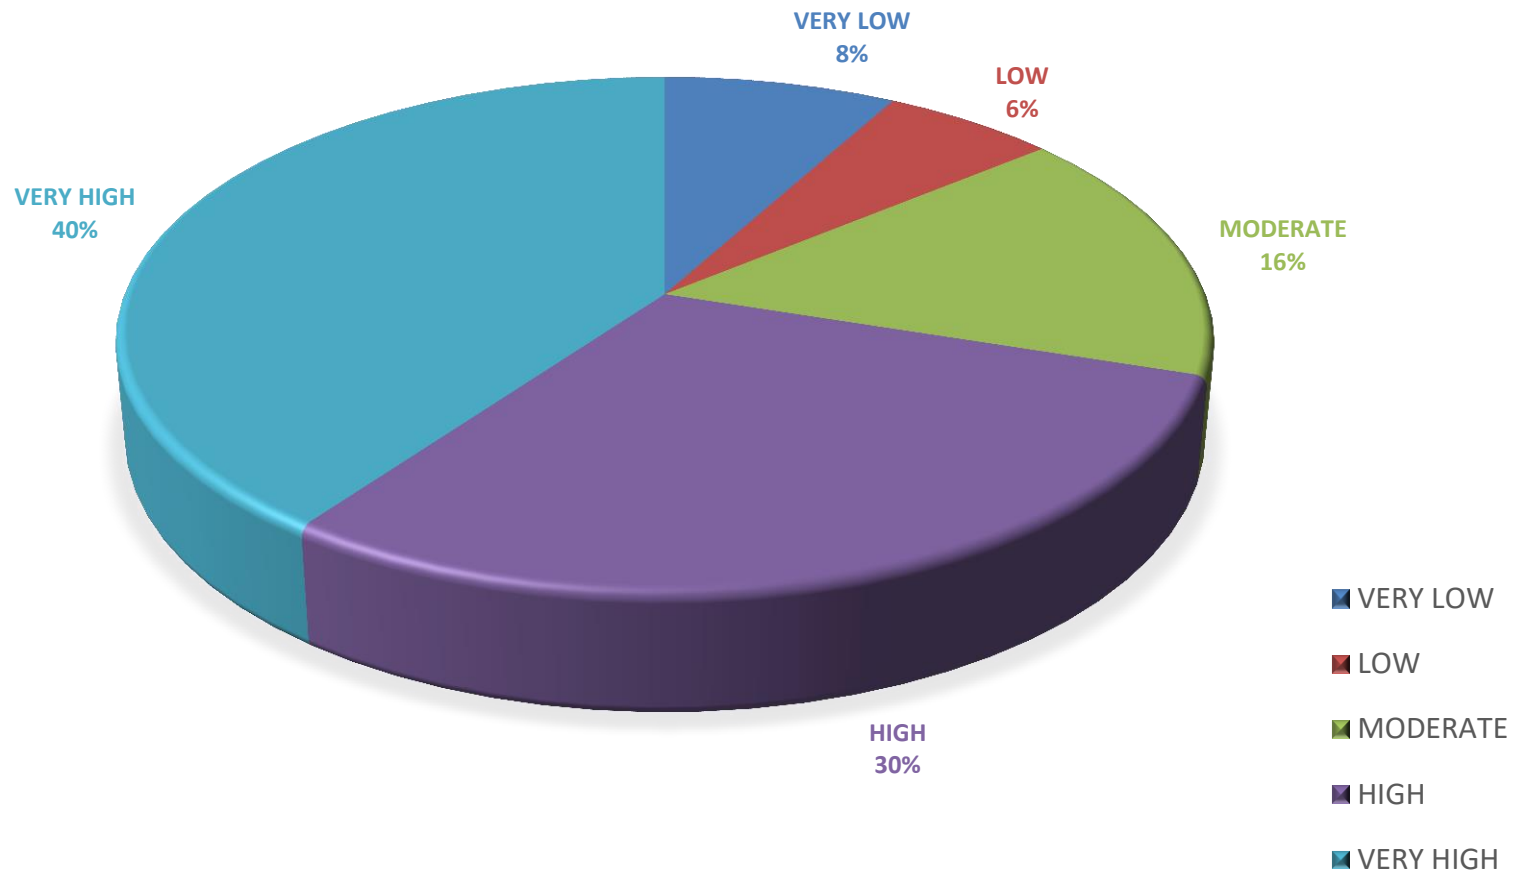

WORKING AS PART OF A TEAM