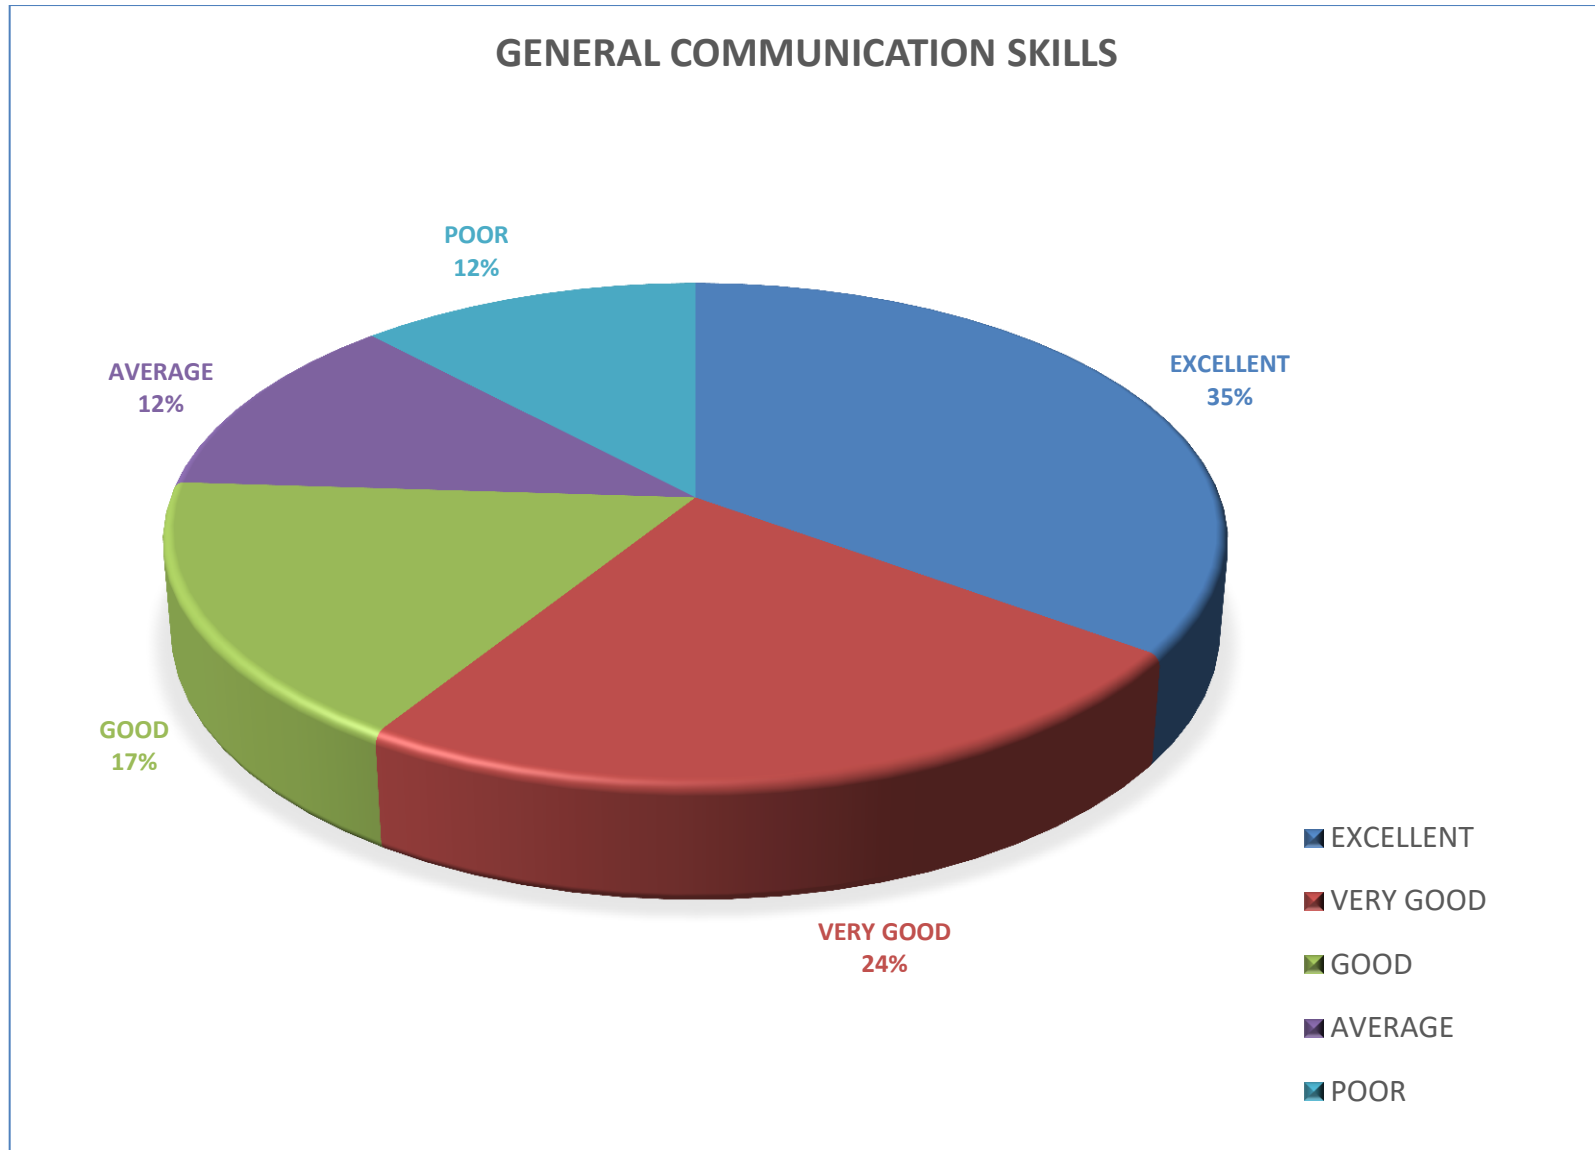

Dr. Bhimrao Ambedkar University, Agra

A State University of Uttar Pradesh (Formerly: Agra University, Agra)

www.dbrau.ac.in

1.4.1

Employer Feedback

GRAPHICAL REPRESENTATION OF EMPLOYER DATA

DEVELOPING PRACTICAL SOLUTIONS TO WORK PLACE PROBLEM