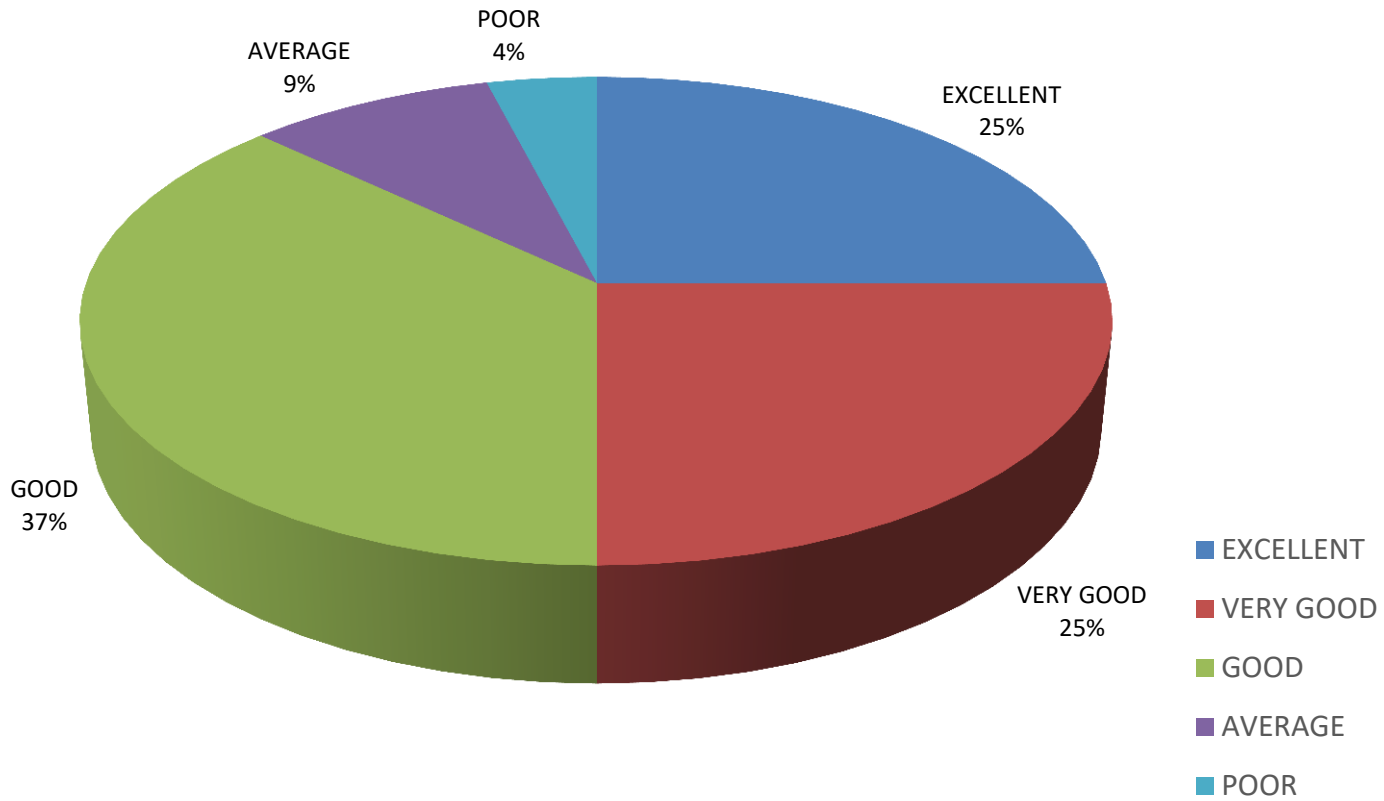

OPEN TO NEW IDEAS AND LEARNING NEW TECHNIQUES