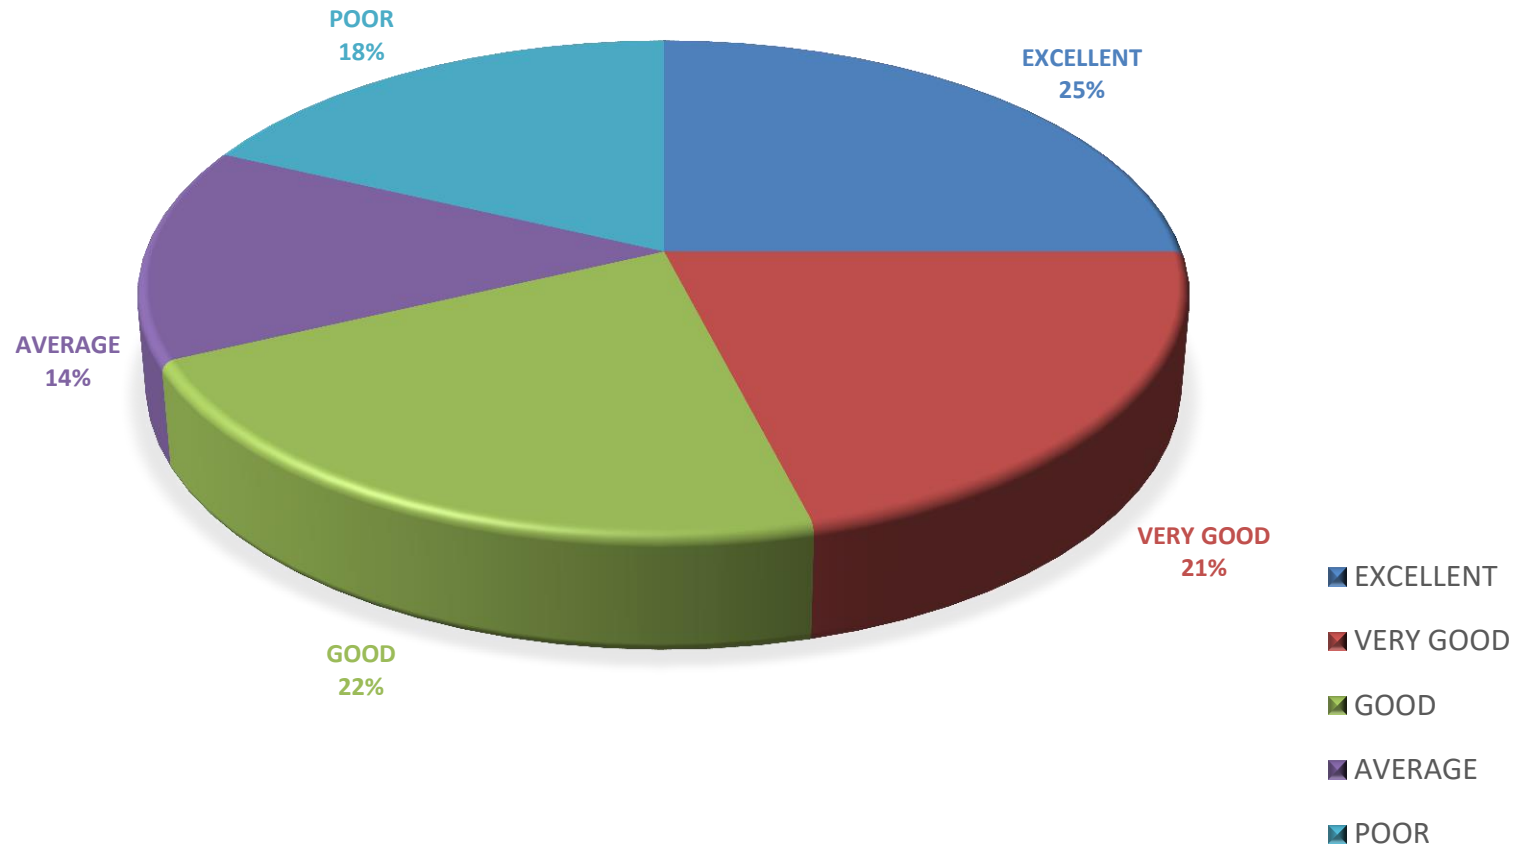

Dr. Bhimrao Ambedkar University, Agra

A State University of Uttar Pradesh (Formerly: Agra University, Agra)

www.dbrau.ac.in

1.4.1

Employer Feedback

GRAPHICAL REPRESENTATION OF EMPLOYER DATA

DEVELOPING PRACTICAL SOLUTIONS TO WORK PLACE PROBLEM