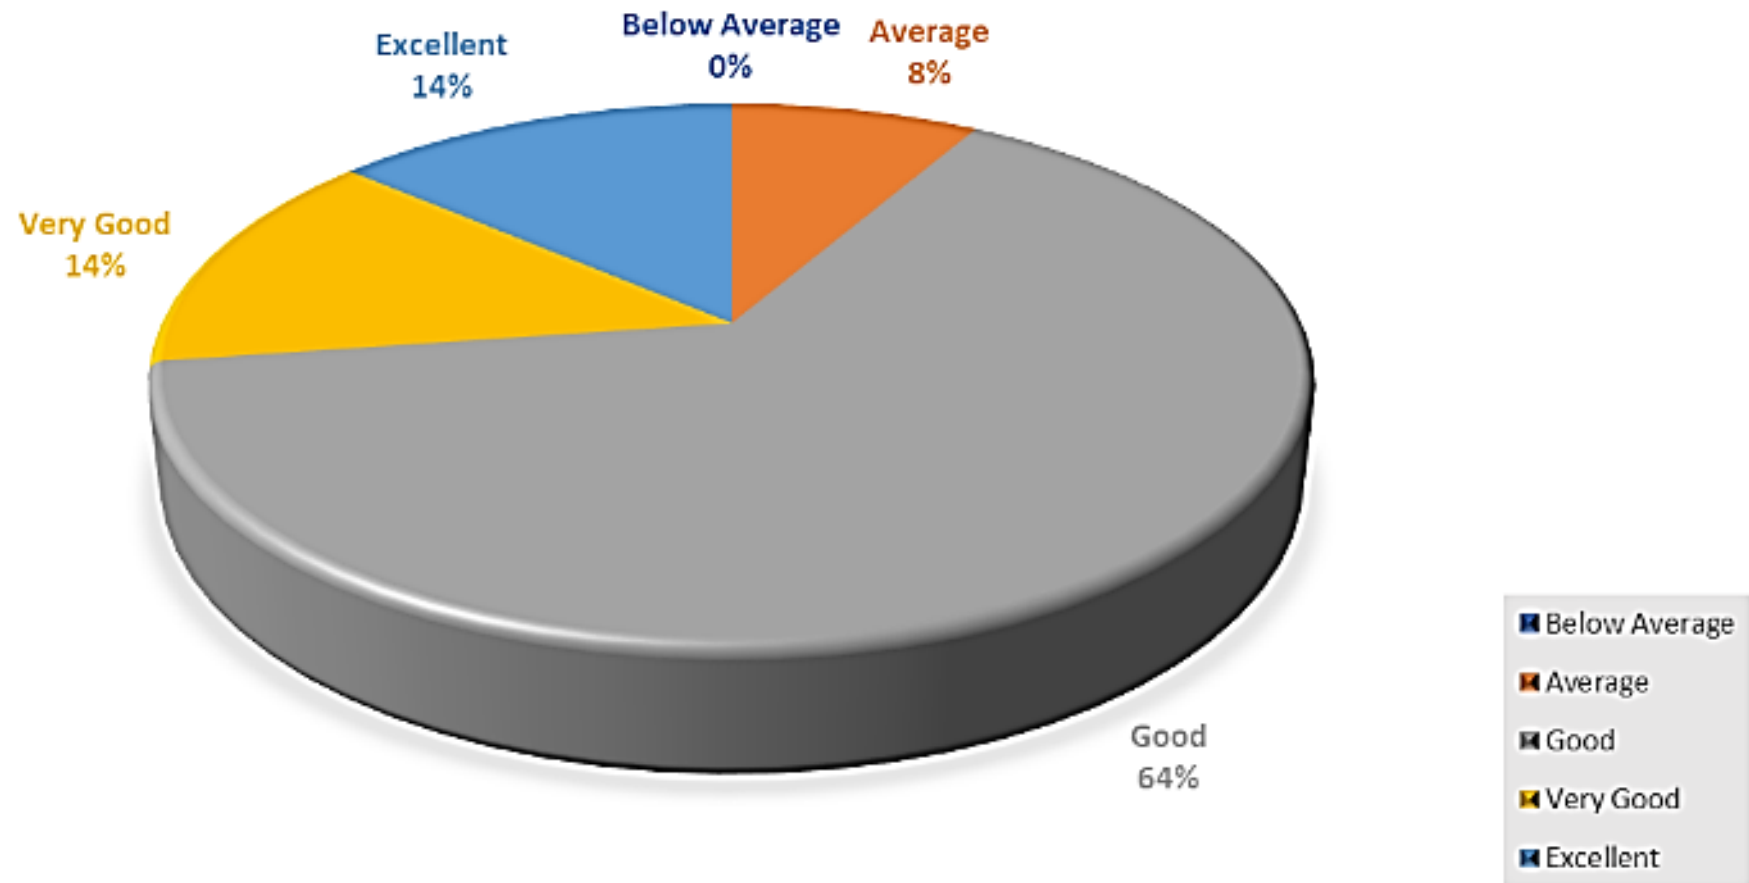

TEACHER COVERED ENTIRE SYLLABUS

COMMUNICATION SKILLS OF TEACHER

TECHNIAL CONTENTS GIVEN BY TEACHER

AVAILABILITY OF TEACHER BEYOND NORMAL CLASSES

NON PRINT TEACHING AIDS PROVIDED

CONENTS OF THE CURRICULUM

NON PRINT TEACHING AIDS PROVIDED