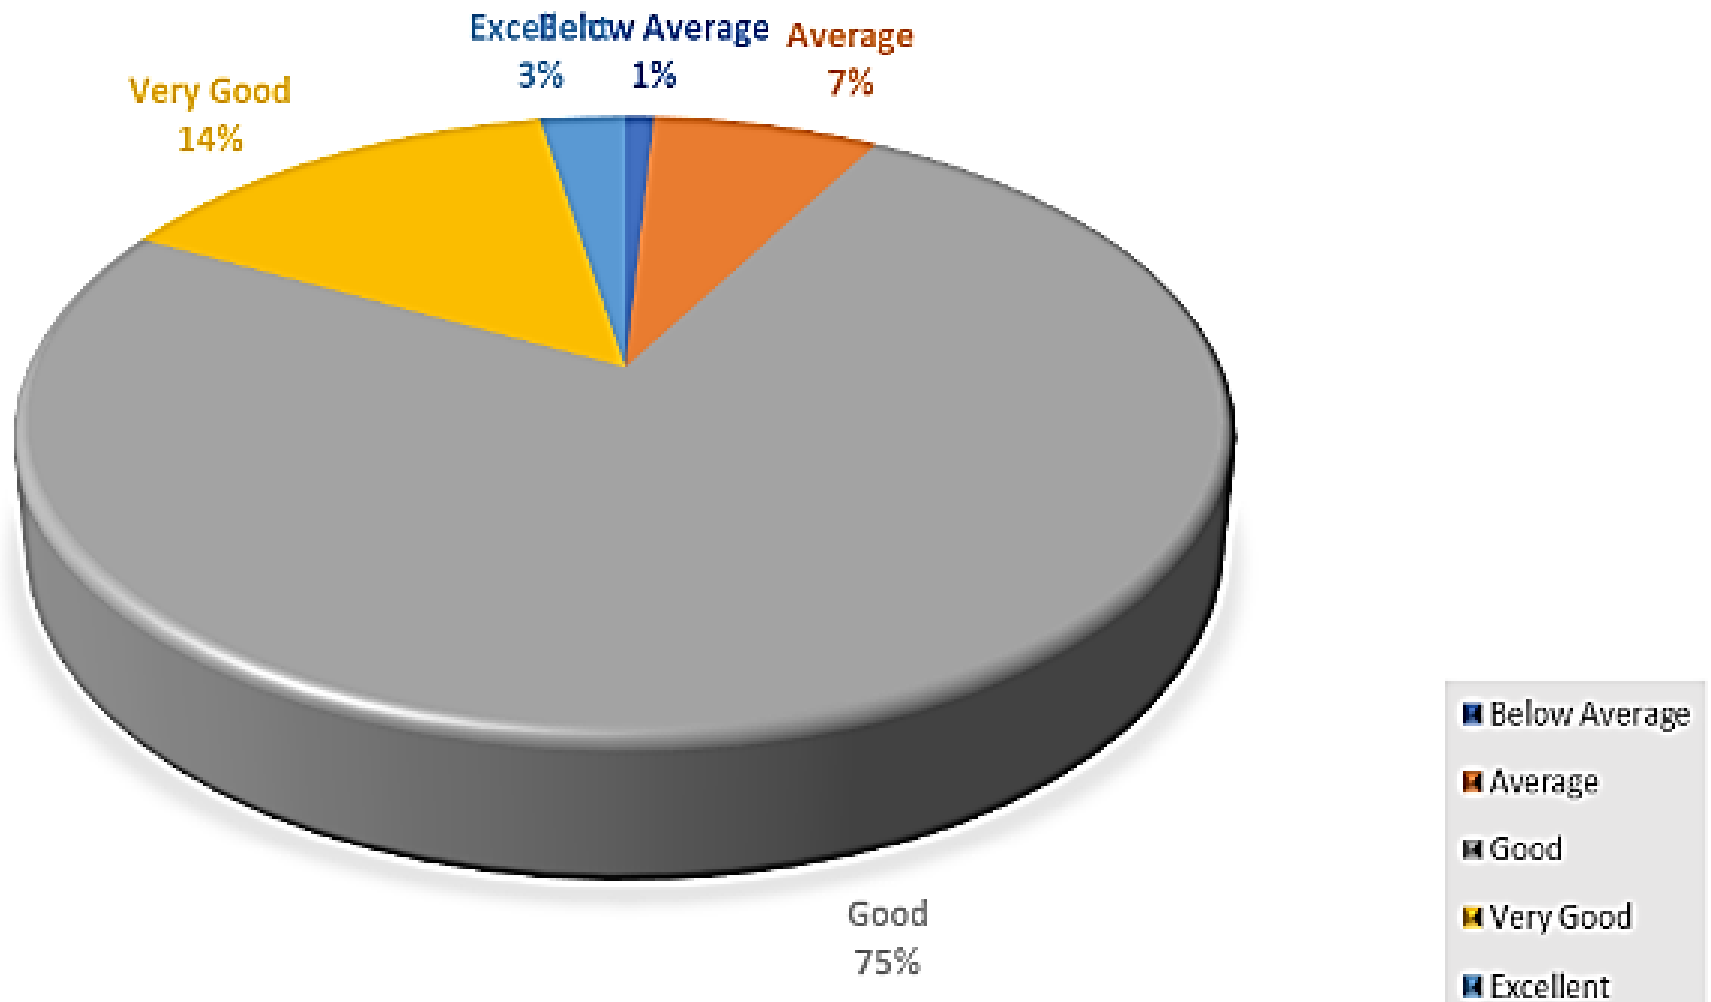

TEACHER COVERED ENTIRE SYLLABUS

COMMUNICATION SKILLS OF TEACHER

TECHNIAL CONTENTS GIVEN BY TEACHER

AVAILABILITY OF TEACHER BEYOND NORMAL CLASSES

NON PRINT TEACHING AIDS PROVIDED

CONENTS OF THE CURRICULUM

NON PRINT TEACHING AIDS PROVIDED