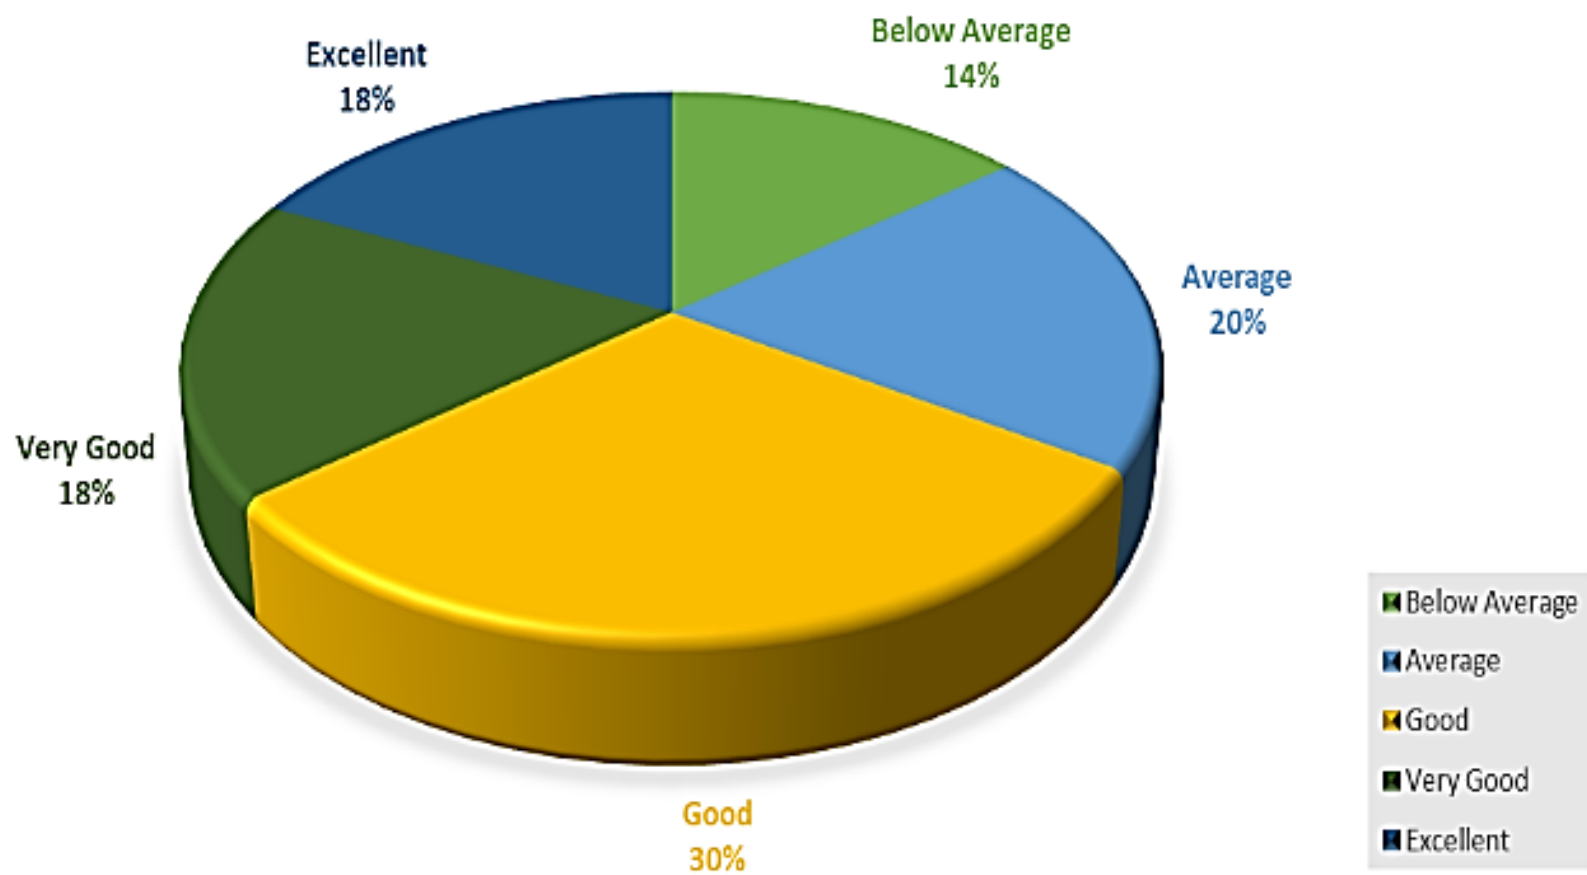

Dr. Bhimrao Ambedkar University, Agra

A State University of Uttar Pradesh (Formerly: Agra University, Agra)

www.dbrau.ac.in

1.4.1

Students Feedback

GRAPHICAL REPRESENTATION OF STUDENT DATA

LIBRARY FACILITY

TEACHER COVERED RELEVANT TOPICS BEYOND SYLLABUS