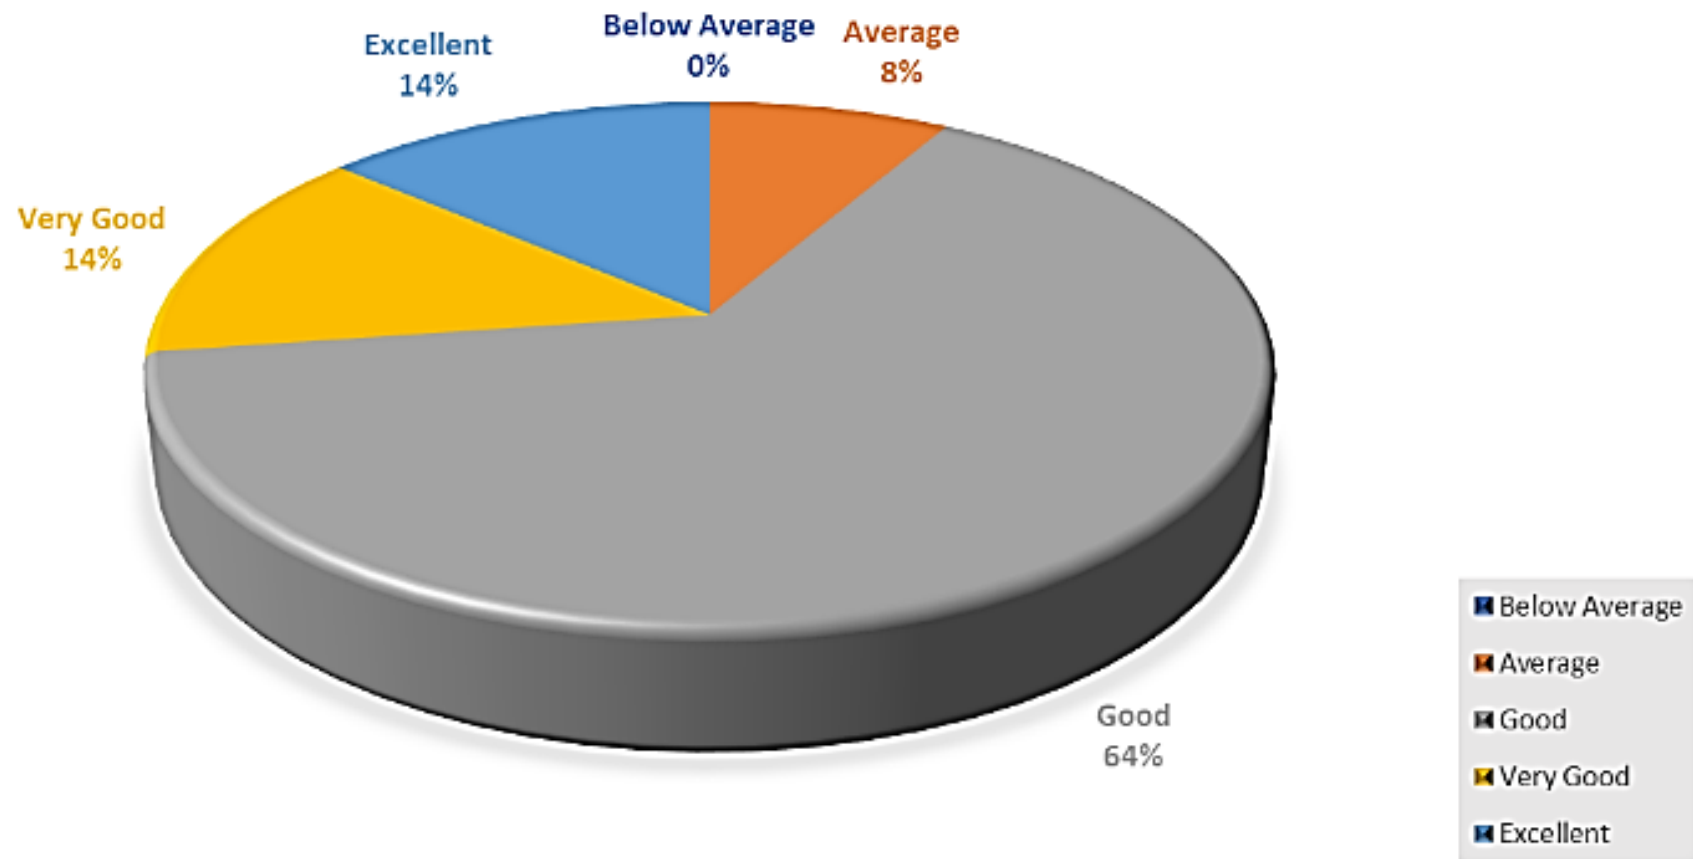

CONENTS OF THE CURRICULUM