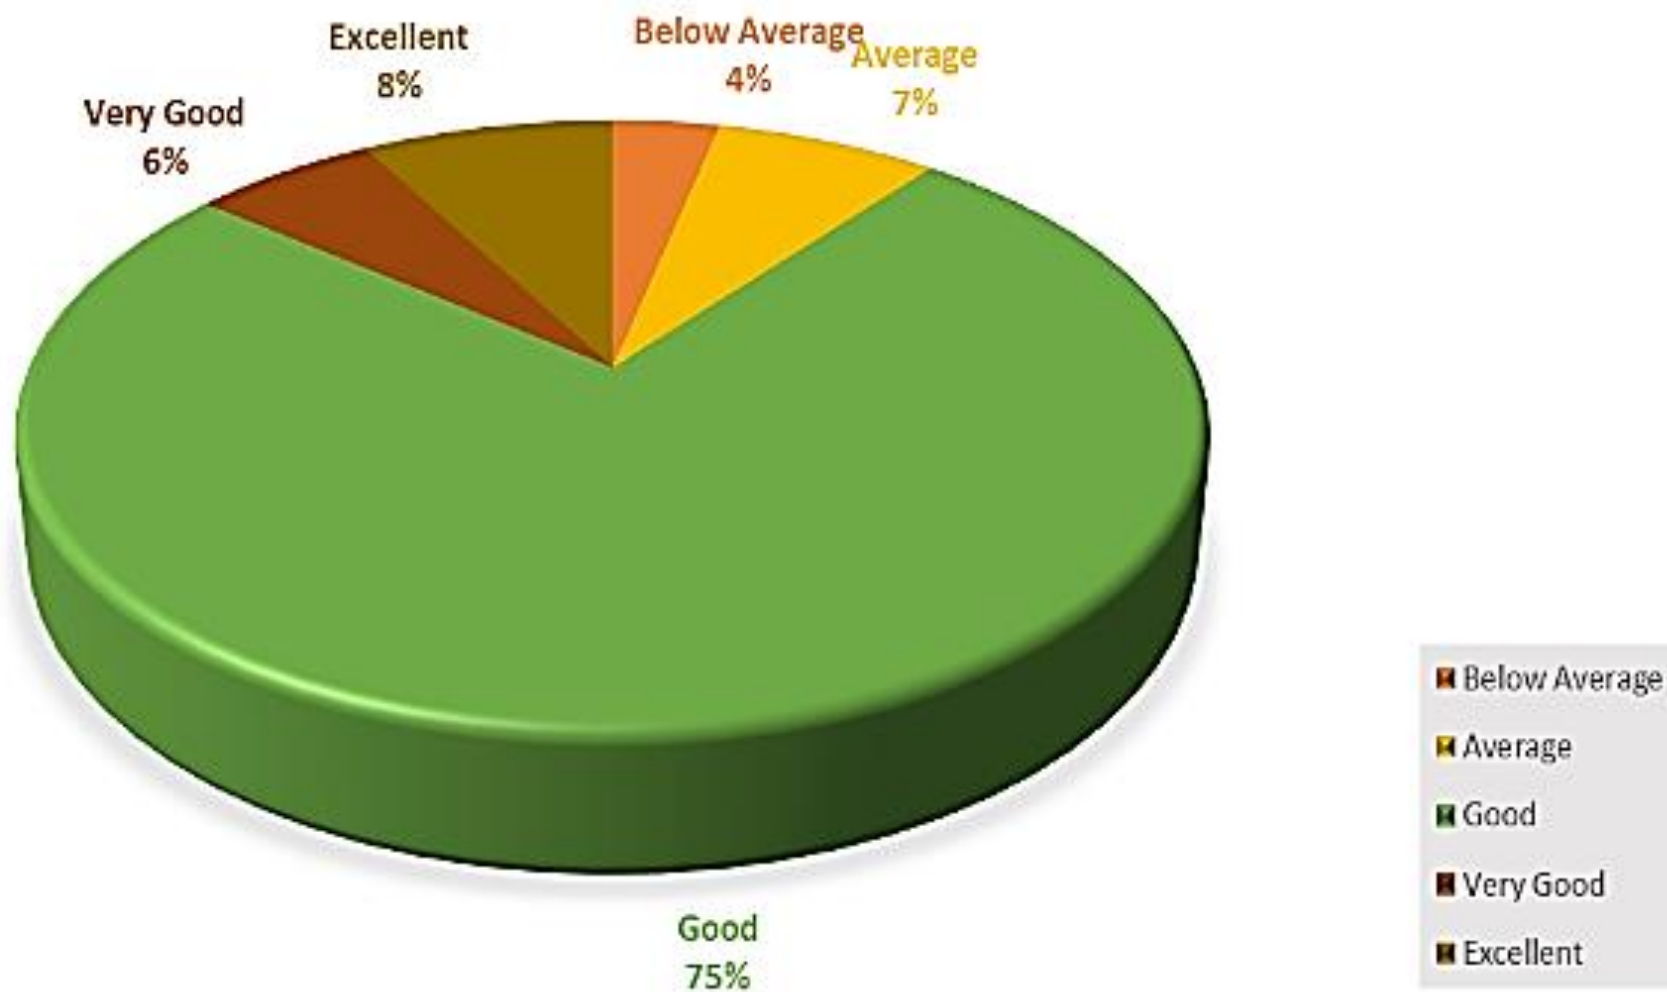

TECHNIAL CONTENTS GIVEN BY TEACHER