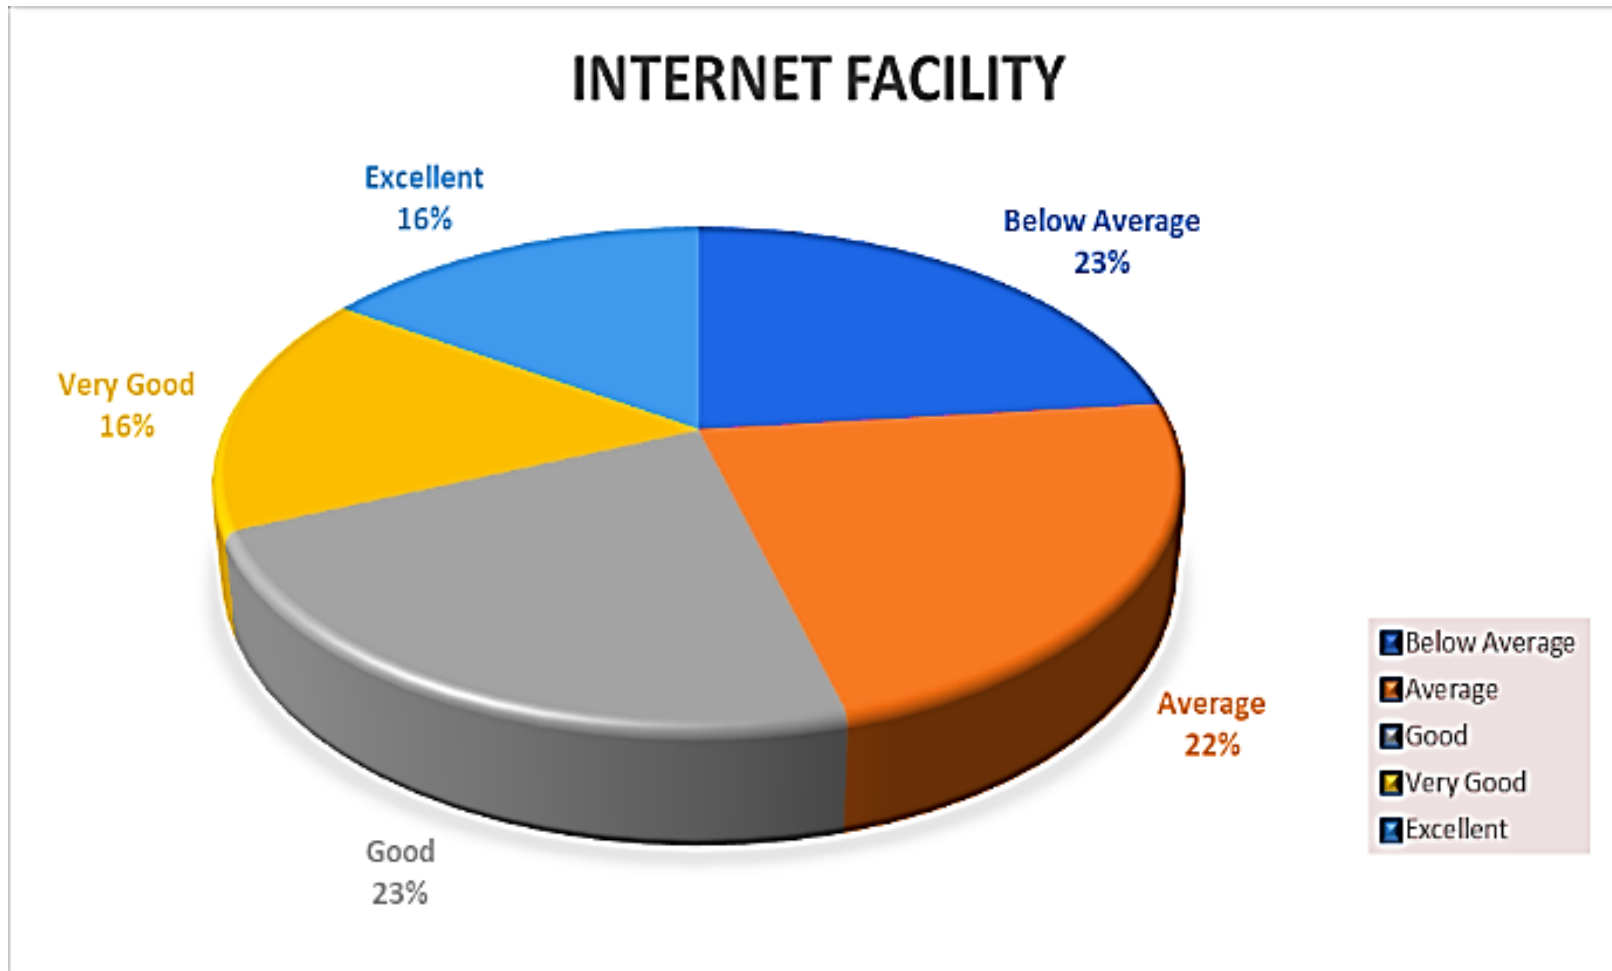

Dr. Bhimrao Ambedkar University, Agra

A State University of Uttar Pradesh (Formerly: Agra University, Agra)

www.dbrau.ac.in

1.4.1

Students Feedback

GRAPHICAL REPRESENTATION OF STUDENT DATA

LIBRARY FACILITY

TEACHER COVERED RELEVANT TOPICS BEYOND SYLLABUS