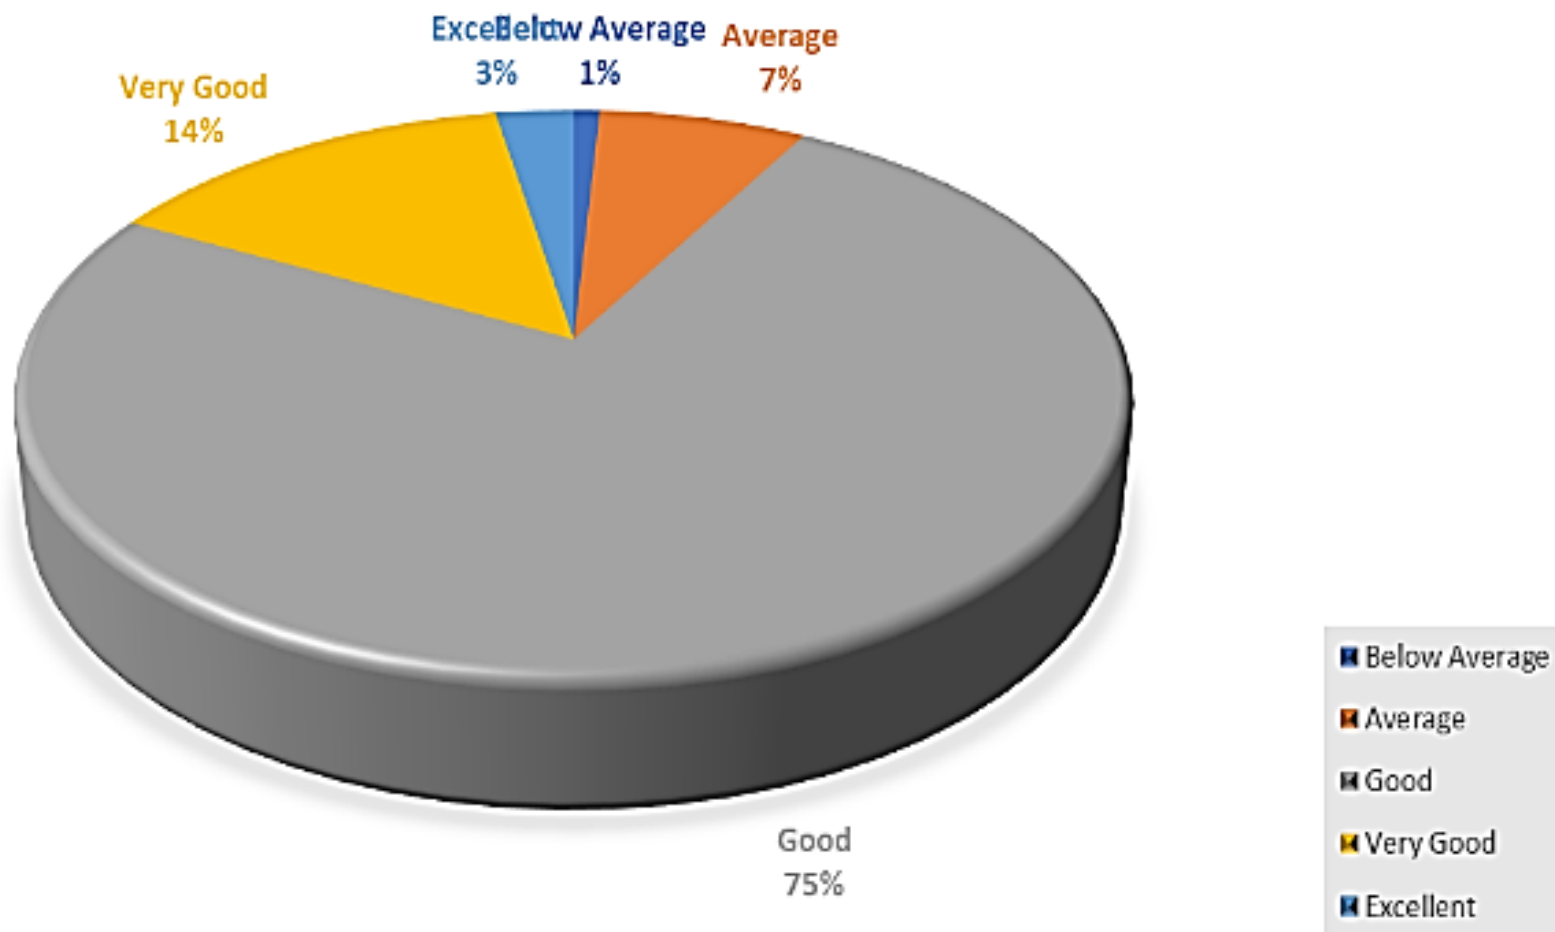

TEACHER COVERED ENTIRE SYLLABUS

COMMUNICATION SKILLS OF TEACHER

TECHNIAL CONTENTS GIVEN BY TEACHER

AVAILABILITY OF TEACHER BEYOND NORMAL CLASSES

NON PRINT TEACHING AIDS PROVIDED

CONENTS OF THE CURRICULUM

NON PRINT TEACHING AIDS PROVIDED