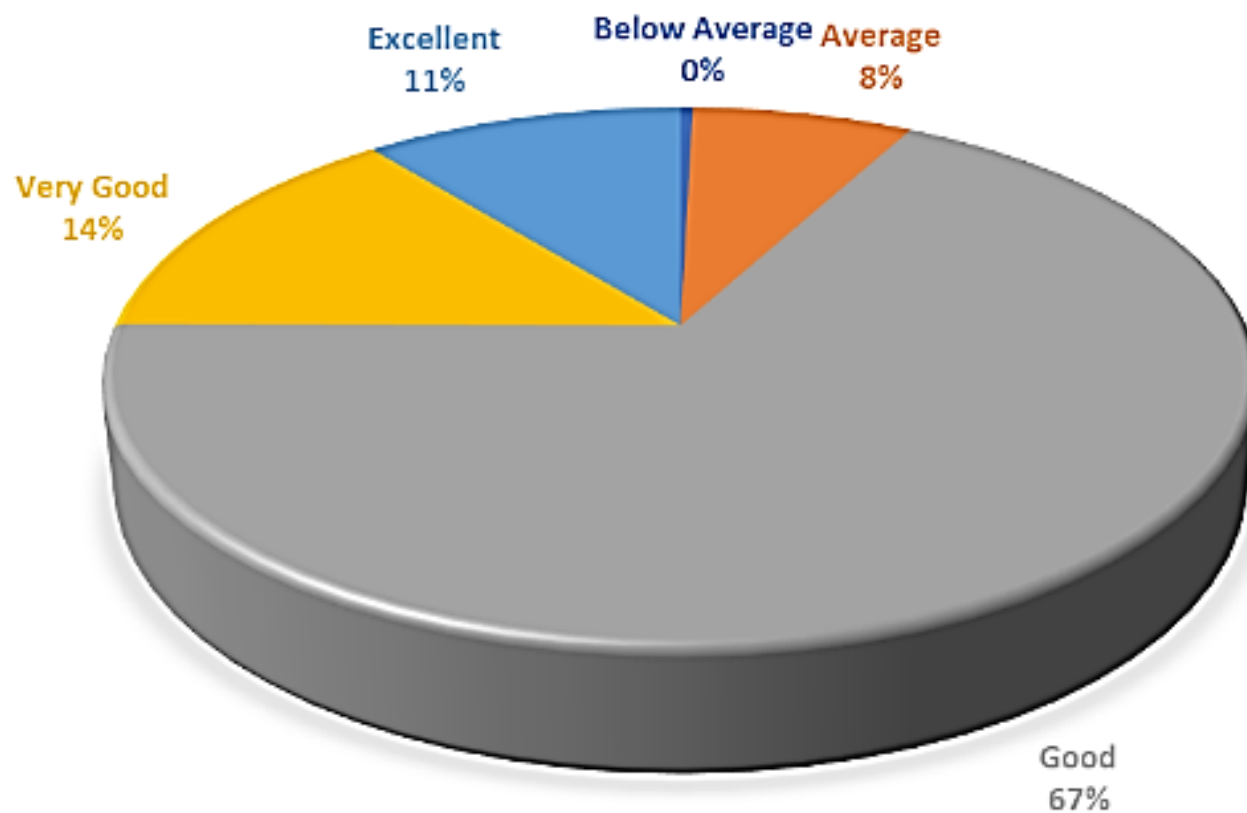

COMMUNICATION SKILLS OF TEACHER