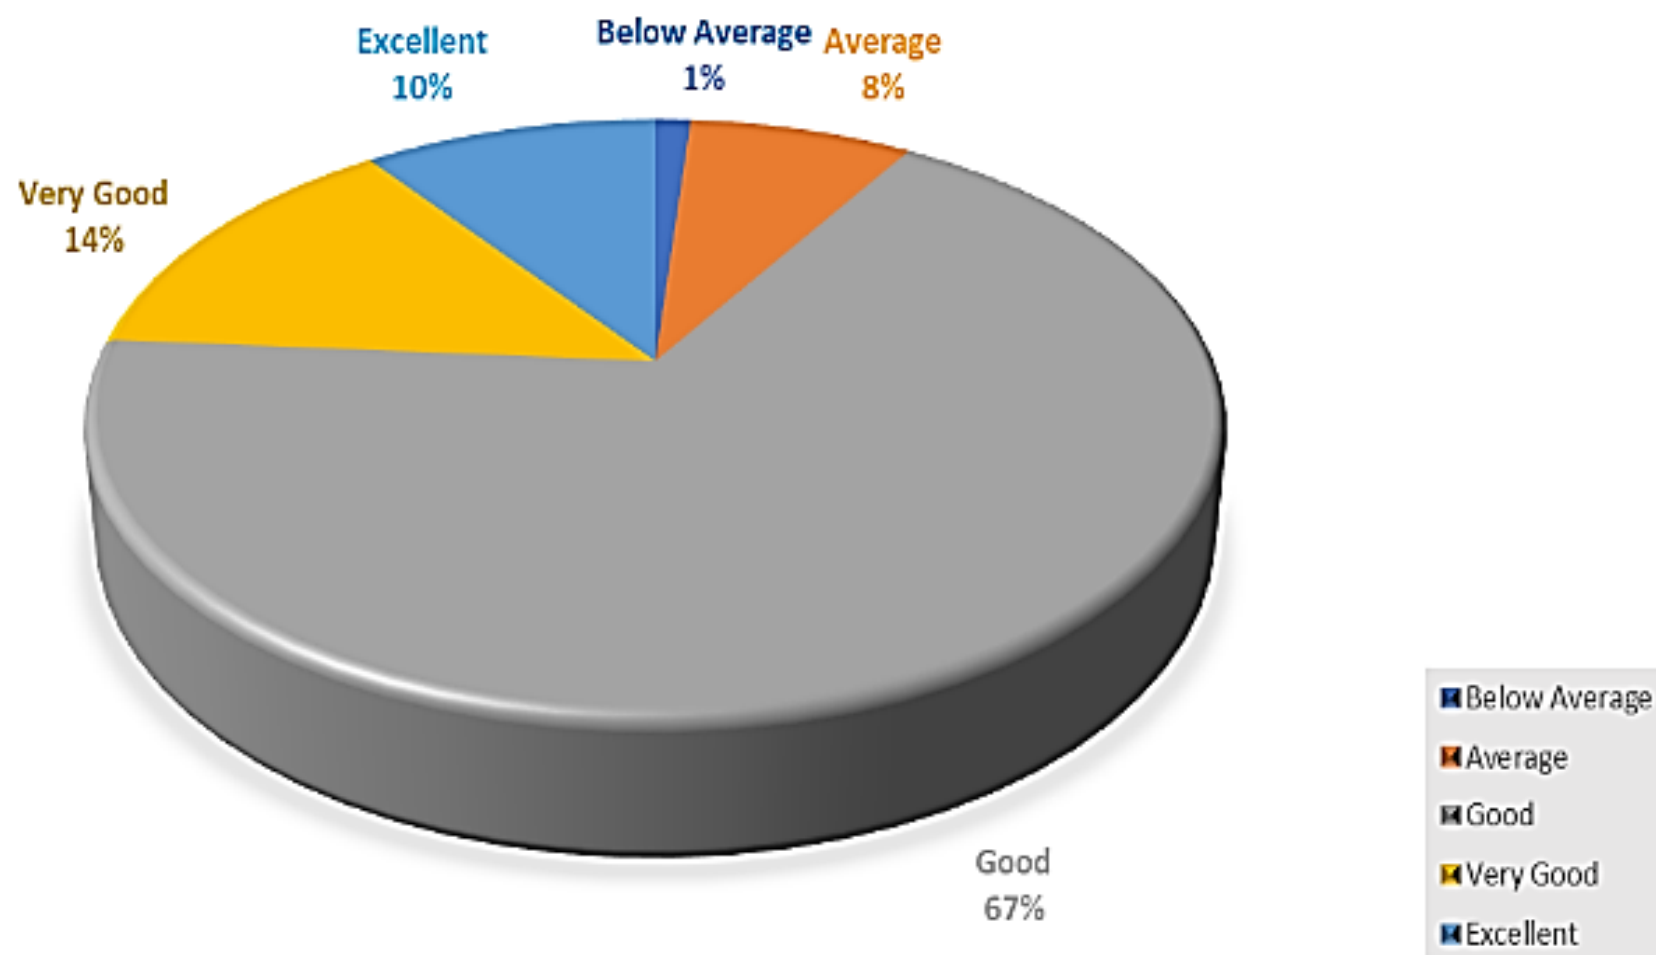

OVERALL EFFECTIVENESS